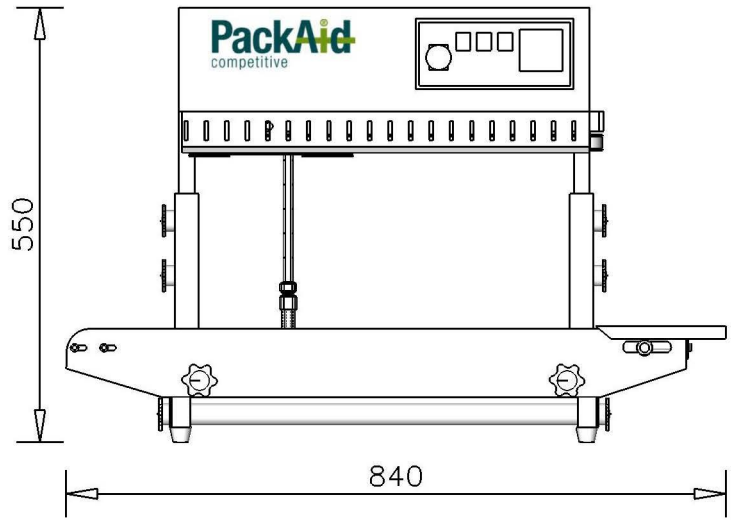

Right-view

Front-view

Top-view

**PackAid<sup>®</sup>**  
competitive

Postbus 1578 8001 BN Zwolle  
T. 038-3861340  F. 038-3861349  
info@packaid.nl www.packaid.nl

DESIGNED BY M3A	CHECKED BY .	APPROVED BY .	DATE .	DATE 04-04-2018	scale 1:10
			Type: PA2008-Vertical		
			Bandsealmachine	ISSUE	SHEET 1 / 2