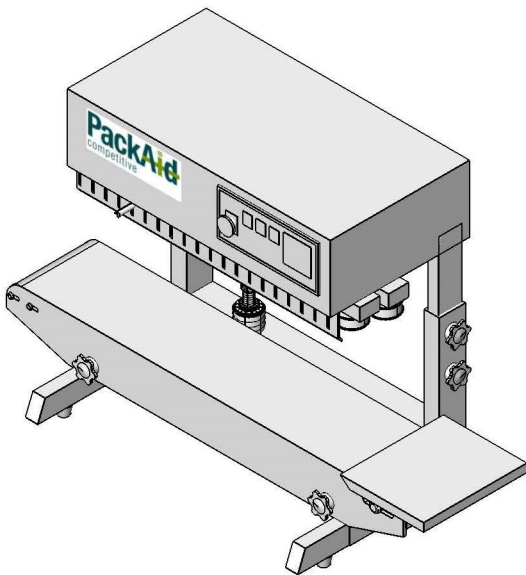

Right-view

Front-view

Top-view

**PackAid<sup>®</sup>**  
competitive

Postbus 1578 8001 BN Zwolle  
T. 038-3861340  F. 038-3861349  
info@packaid.nl www.packaid.nl

DESIGNED BY M3A	CHECKED BY .	APPROVED BY .	DATE .	DATE 04-04-2018	scale 1:10
			Type: PA2008-Vertical		
			Bandsealmachine	ISSUE	SHEET 1 / 2