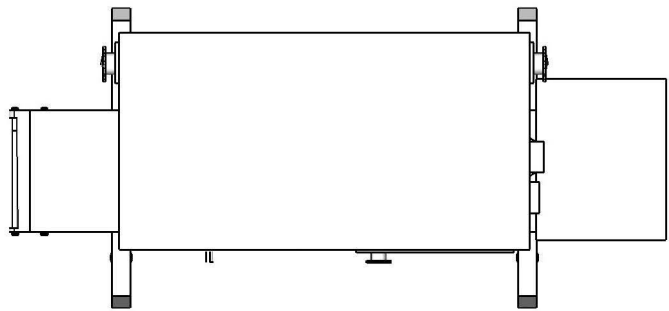

Right-view

Front-view

Top-view

**PackAid<sup>®</sup>**  
competitive

Postbus 1578 8001 BN Zwolle  
T. 038-3861340  F. 038-3861349  
info@packaid.nl www.packaid.nl

DESIGNED BY M3A	CHECKED BY .	APPROVED BY .	DATE .	DATE 04-04-2018	scale 1:10
			Type: PA2008-Vertical		
			Bandsealmachine	ISSUE	SHEET 1 / 2